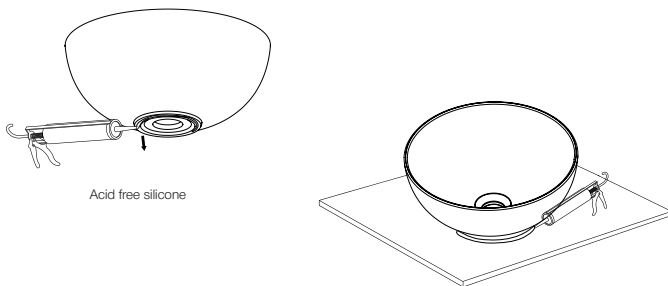

INSTALLATION MANUAL

1

2

3

Drying time