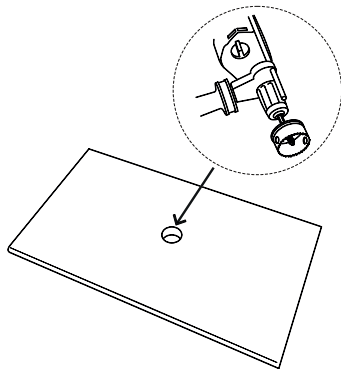

ERIE WW-RN4076 SERIES

ONTARIO WW-RN41363 SERIES

TAHOE WW-RN41286 SERIES

PAKING LIST

PACKING INFORMATION WW-RN4076, WW-RN41363, WW-RN41286

No	Name	Quantity
1	Sink	1

INSTALLATION MANUAL

1